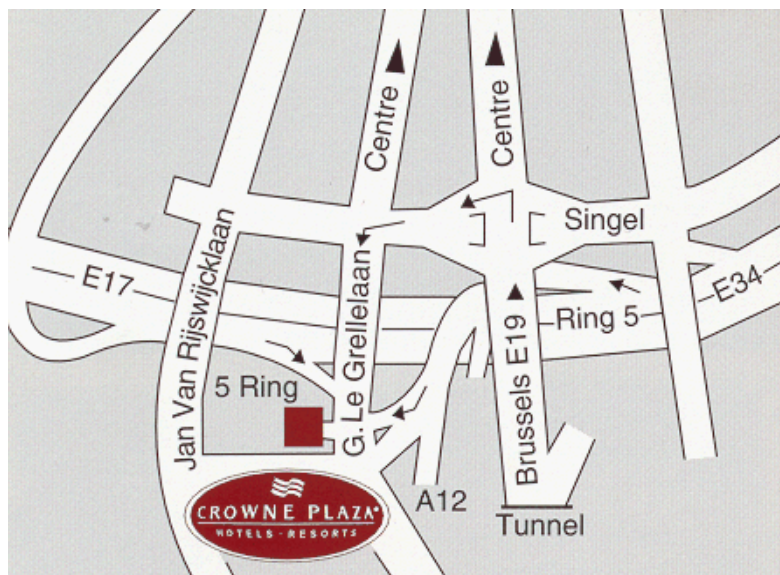

- HOW TO GET TO THE EVENT? -

CROWNE PLAZA ANTWERP

Gerard Le Grellelaan 10,
2020 Antwerp, Belgium.

Tel: +32 3 237 29 00 - Fax:
+32 3 216 02 96

[http://www.crowneplaza.com/
cpantwerp](http://www.crowneplaza.com/cpantwerp)

Coming from Ghent

Driving on E17 follow indications ANTWERPEN CENTRUM.

Past the Kennedy Tunnel take second exit BERCHEM-WILRIJK (Nr. 5).

The Hotel is next to the exit.

Coming from Brussels Airport

Direct Shuttle to hotel every hour. (45 min. drive, €8, info: +32.52.33.40.00) or take a train to Antwerp station.

Coming from Brussels

Follow E19. When entering the tunnel take left track indicated as CENTRUM.

Keep left. Turn left at the second traffic light indicated as SINGEL-ZUID-HOBOKEN.

Warning: You are entering this road from the right. You have only 150 meter before reaching the next traffic lights where you turn left again. Make sure you are on the left of this 4-tracks road by then. The hotel is at 400 meter.

Coming from Holland or Germany

Driving on the Ring 1 in the direction of Ghent take exit Nr. 5 indicated as BOOM-BRUSSEL-WILRIJK.

Follow A12 until exit (uitrit) WILRIJK. Keep right.

At the traffic light you are in front of the Hotel.